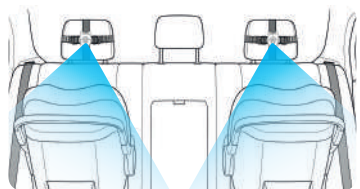

BabeeCam

Kit surveillance double caméras + Ecran 7" splittable
Monitoring set with 2 cameras + 7" split monitor

RBB02